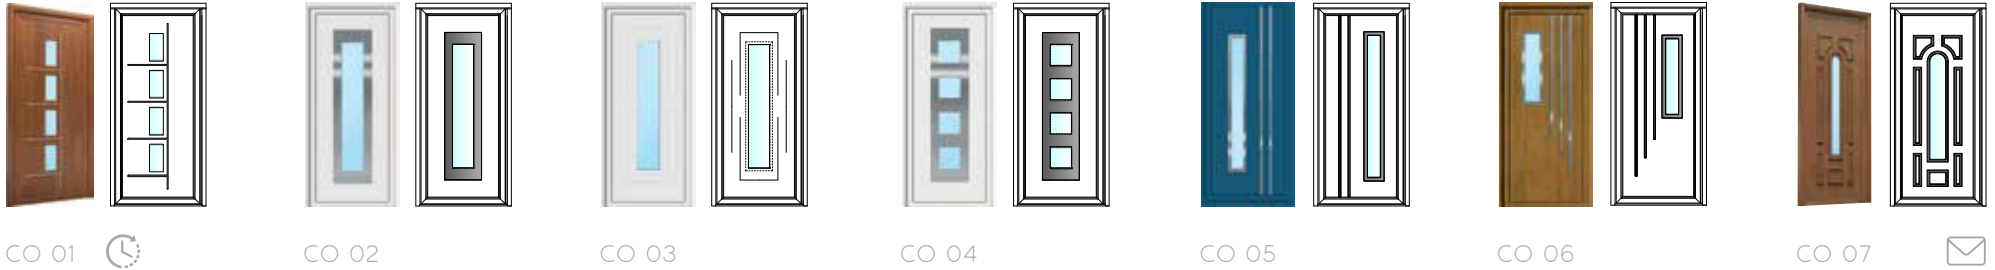

Panel options...

Contemporary – Sleek designs with a contemporary twist