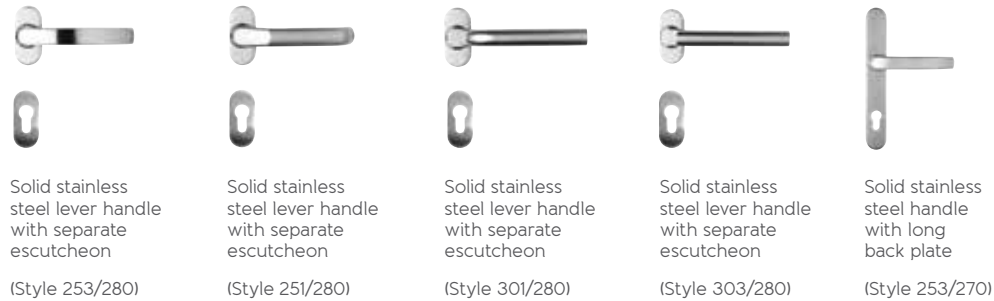

Getting a handle on things...

The handles of an Origin Residential Door are the perfect finishing touch to the exquisitely designed system.

Choose from a selection of elegant handle styles that have been designed and manufactured with the same level of care and dedication as every other component.

With the offset handle, you can choose to have it placed on either the panel itself or on the door sash, whilst the straight bar and bow bar handles will sit on the panel.*

In addition to striking the optimum balance between superior strength and sleek design, our handles are exhaustively cycle-tested to ensure they mirror the flawless functionality of the doors themselves and will, therefore, stand the test of time.

*Handle options and positions may vary dependent on the panel chosen.

Premium stainless steel range

Certain models can also be colour coded in any RAL shade.