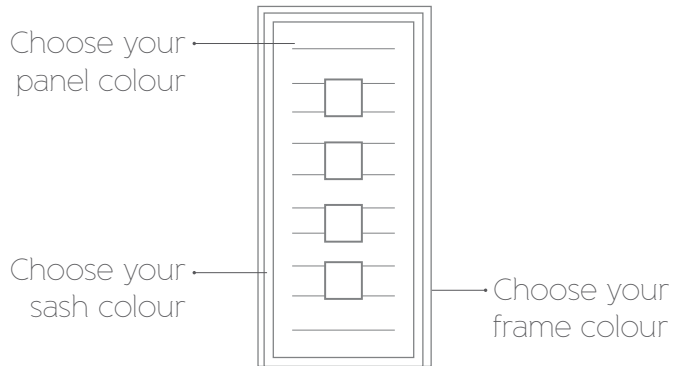

Panel Option: GE 04
Door Colour: 6026M
Frame Colour: 6026M